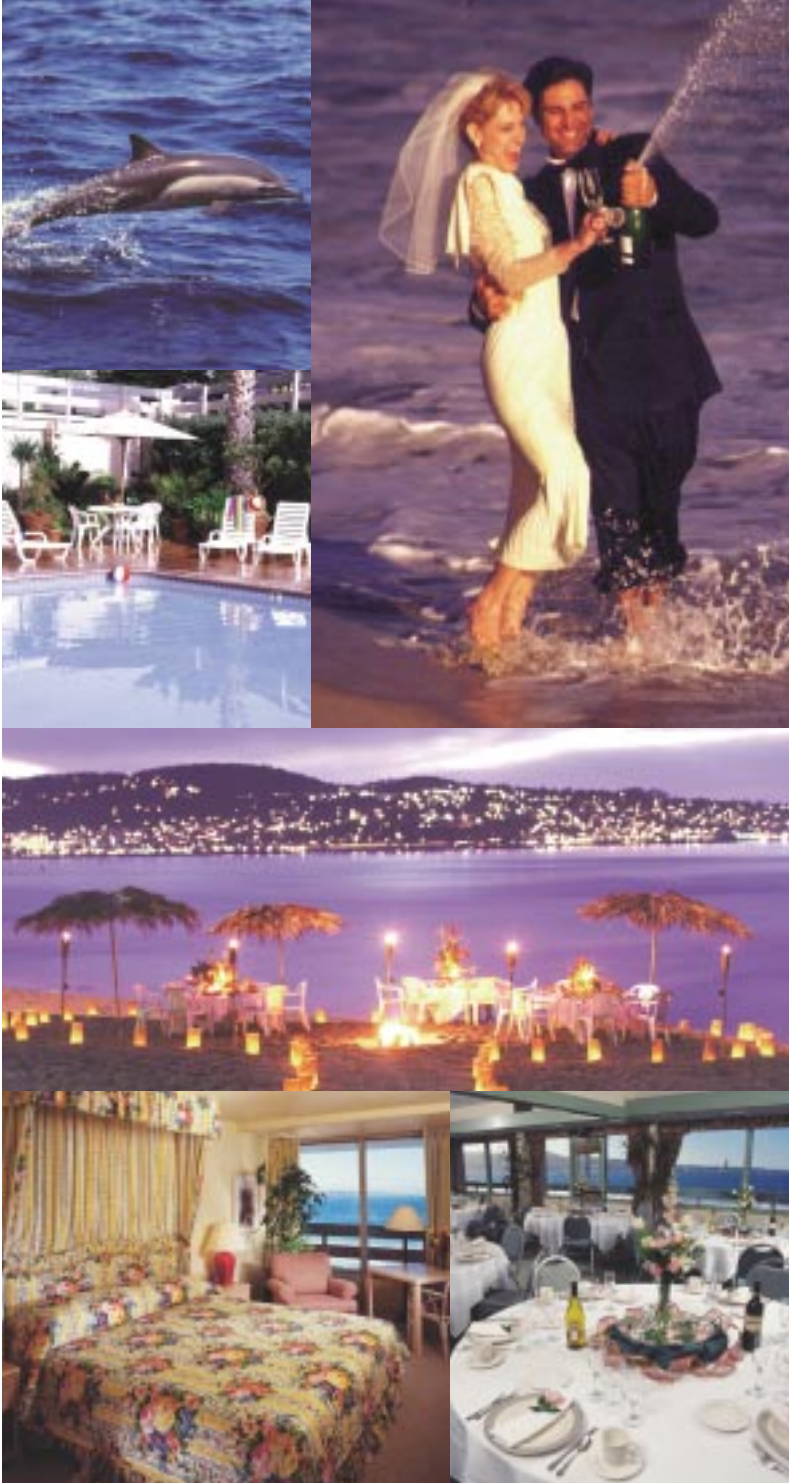

THE BEACH

MONTEREY'S PREMIER WEDDING LOCATION

Plan the perfect Wedding on the Monterey Peninsula at THE BEACH Resort. Where the land meets the sea with spectacular sunrises and sunsets. Miles of unspoiled beach surround you with panoramic views of the exquisite Monterey Bay. Memories to cherish forever.

Experience the most memorable ceremony on our pristine sweep of pale sand set beneath the miles of dunes, outdoor wedding garden or one of our ocean front ballrooms. Our experienced staff will pamper your every need.