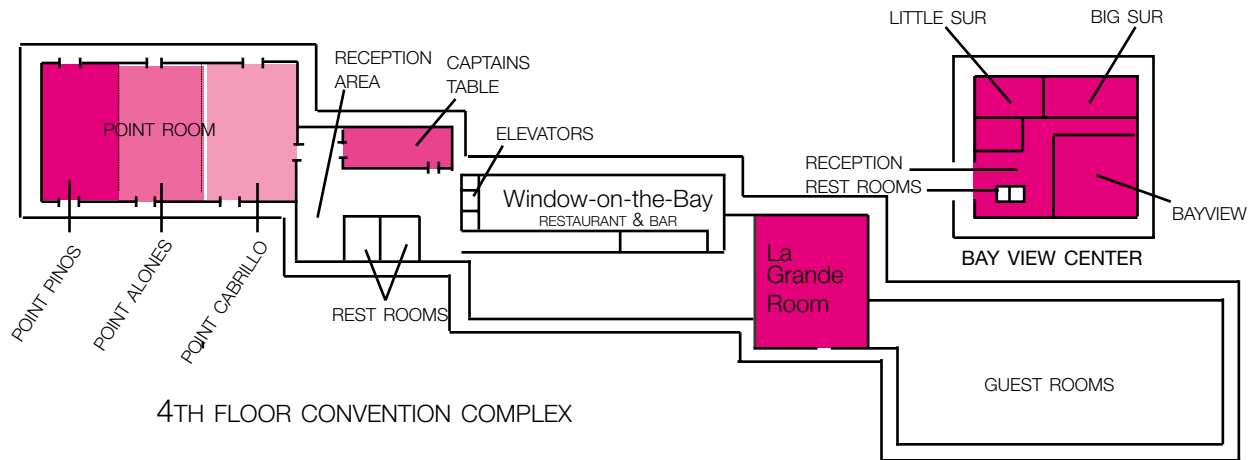

www.montereybeachhotel.com

WEDDING & BANQUET FACILITIES

4TH FLOOR CONVENTION COMPLEX

Banquet & Meeting Facilities

Room Name	Dimensions	Square Feet	Theatre Seating	Class Room	Banquet	Reception	U-Shape	Board-room
• La Grande	50' x 50'	2500	290	156	214	310	n/a	n/a
• Capt. Table	22' x 32'	704	80	44	60	88	26	n/a
• Pt. Cabrillo	38' x 50'	1900	220	120	170	230	n/a	n/a
• Pt. Alones	26' x 50'	1300	150	85	110	160	50	n/a
• Pt. Pinos	26' x 50'	1300	150	85	110	160	50	n/a
• Pt. Rooms	90' x 50'	4500	550	300	400	700	n/a	n/a
• BayView	26' x 40'	1040	120	65	90	135	40	n/a
• BayView N.	26' x 20'	520	60	32	45	68	20	n/a
• BayView S.	26' x 20'	520	60	32	45	68	20	n/a
• Big Sur	24' x 13'	312	n/a	n/a	n/a	n/a	n/a	15
• Little Sur	22' x 12'	264	n/a	n/a	n/a	n/a	n/a	12